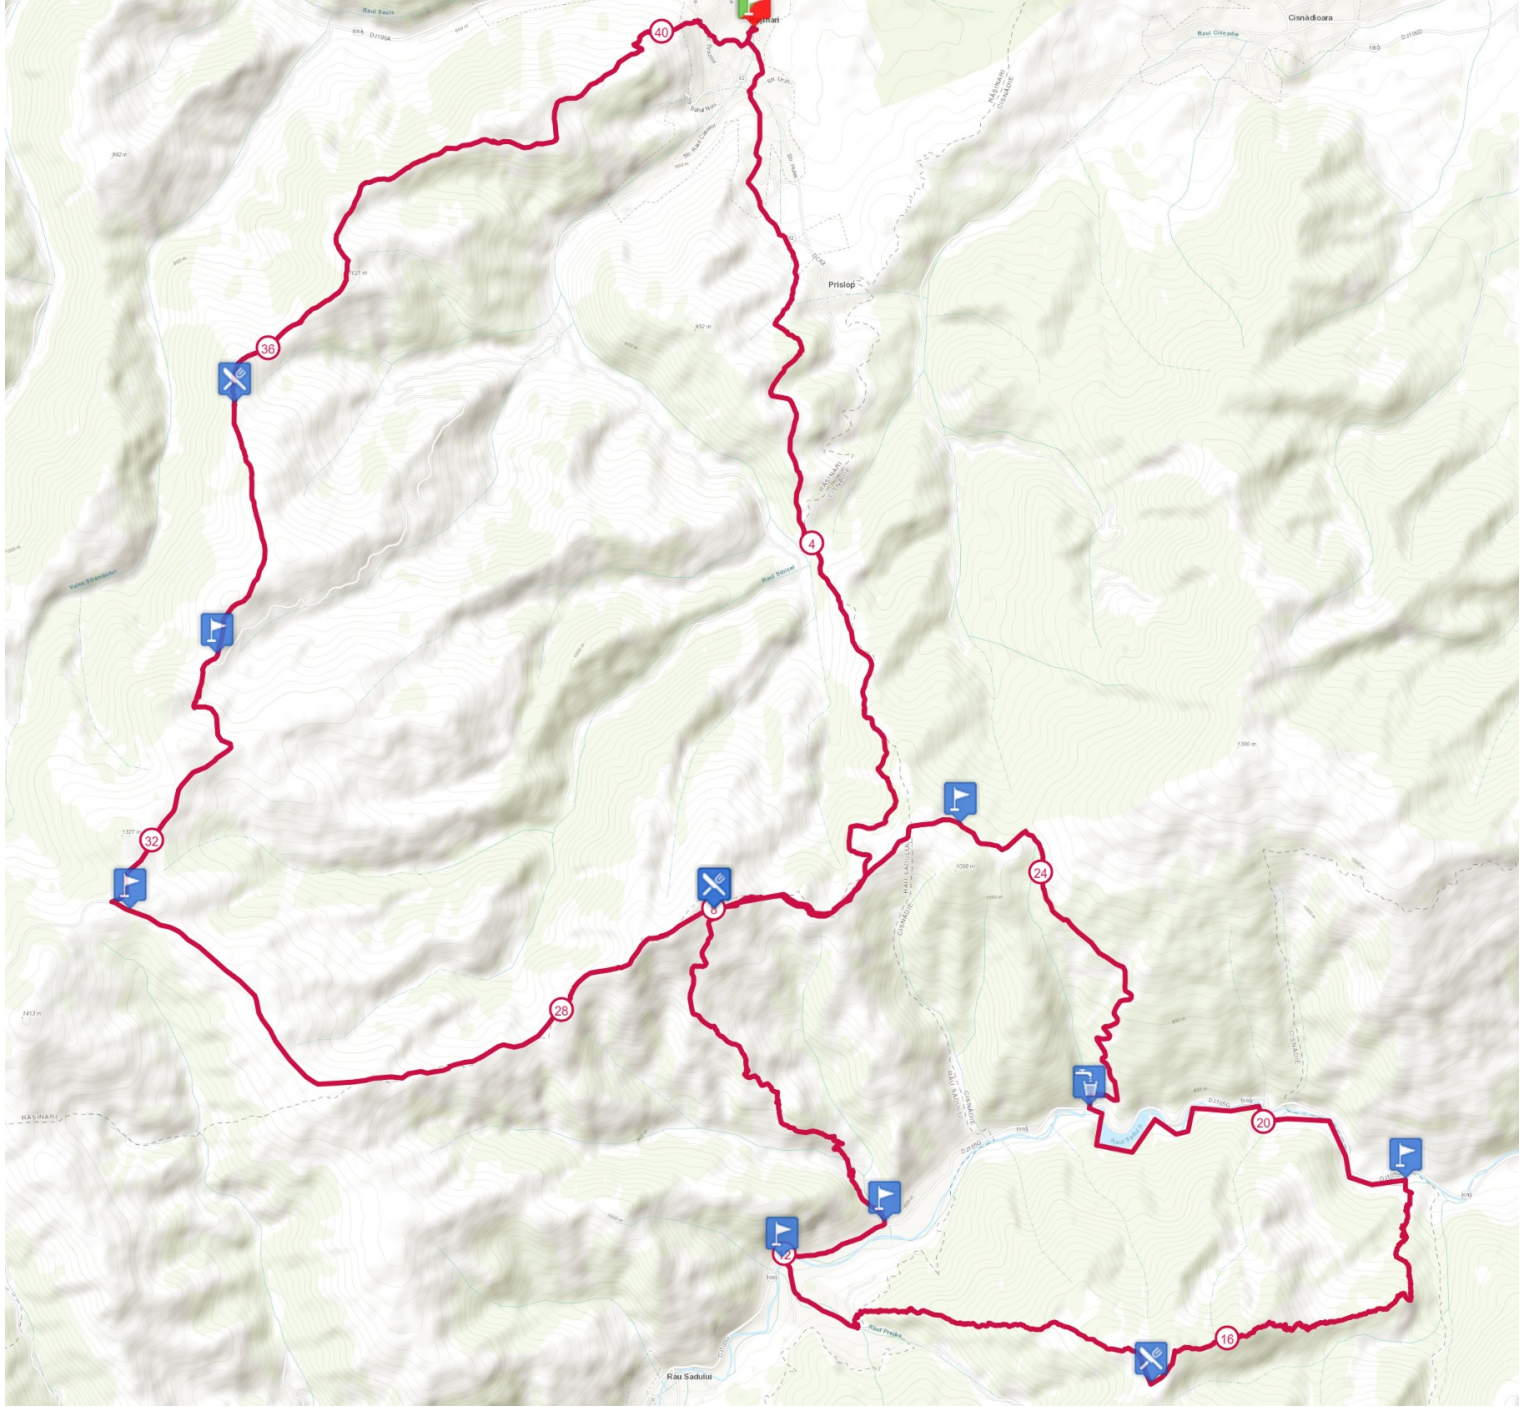

Get this track on your mobile with the app TrailConnect. To read more : <http://trailconnect.run>

<https://tracedetail.com>

 > 10%  > 20%  > 30%