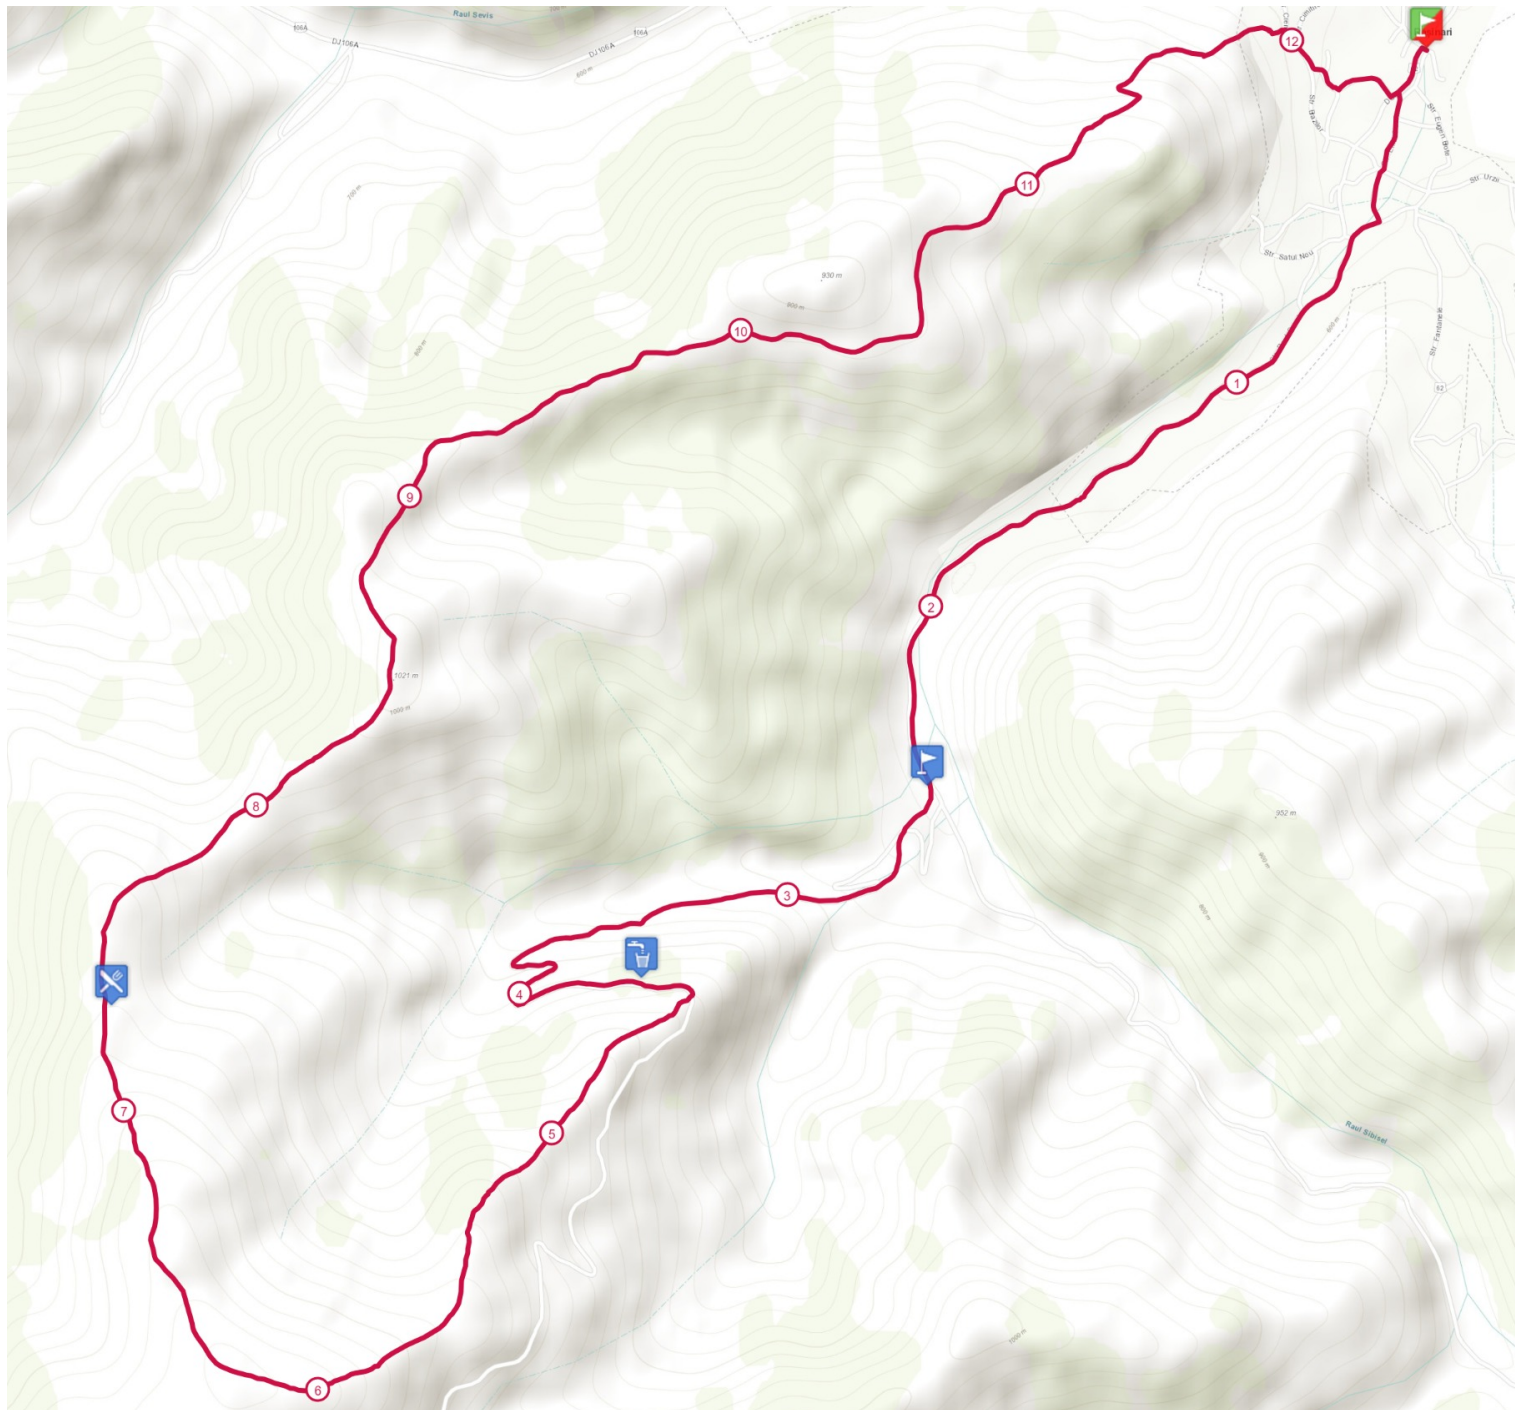

Get this track on your mobile with the app TrailConnect. To read more : <http://trailconnect.run>

<https://tracedetail.com>

> 10% > 20% > 30%