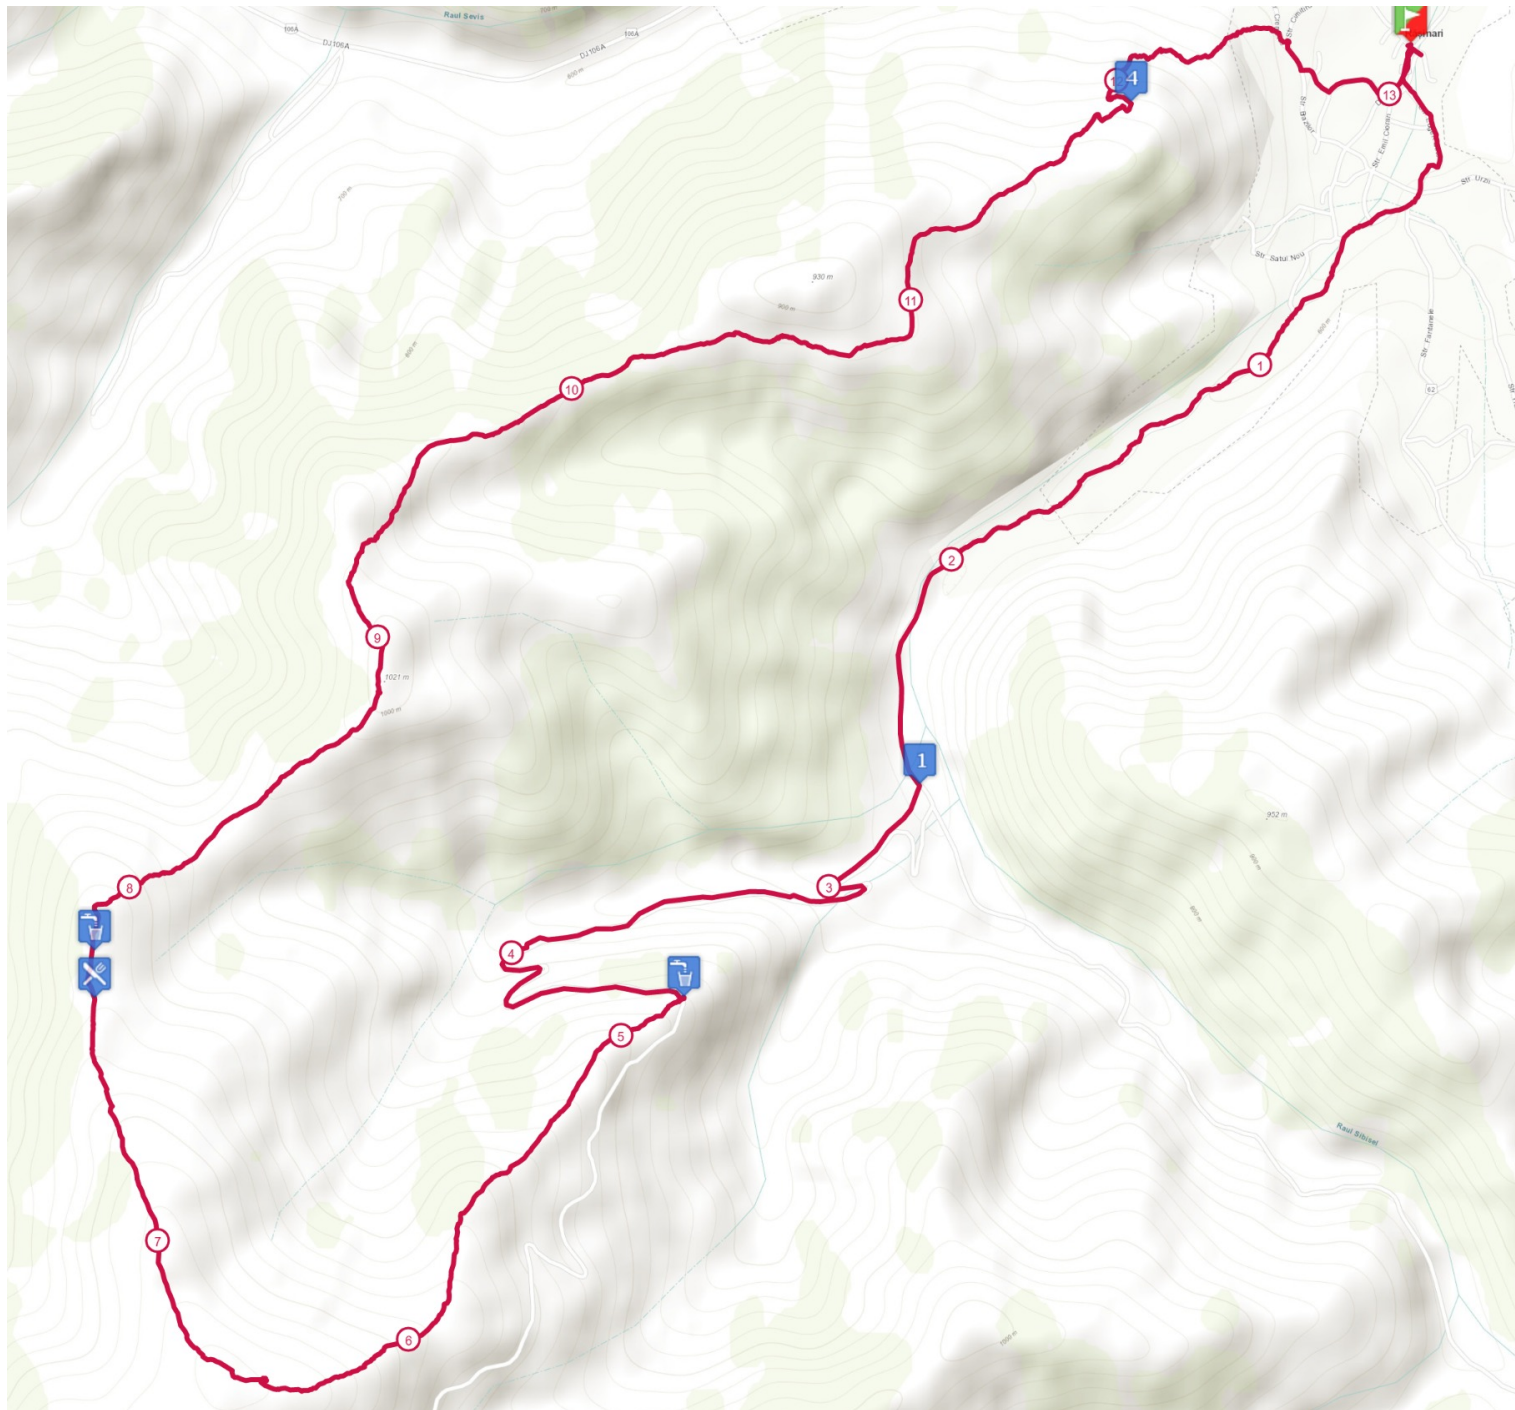

Get this track on your mobile with the app TrailConnect. To read more : <http://trailconnect.run>

<https://tracedetail.com>

> 10% > 20% > 30%